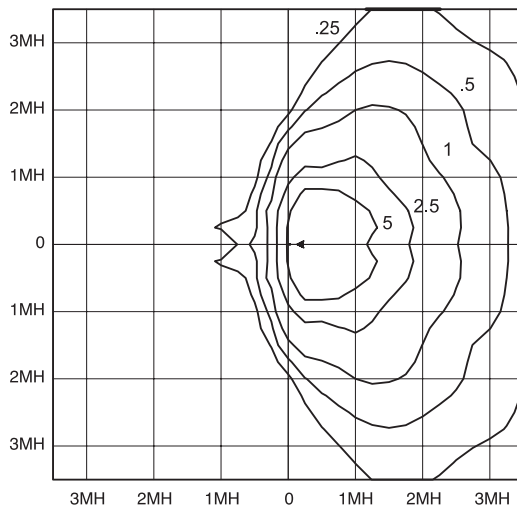

FPLRPA - Round pole adapter.

FPL552 - Replacement Lens.

TECHNICAL INFORMATION

PHOTOMETRICS

FPL400MAL-8 @ 0°

FPL400MAL-8 @ 22.5°

FPL400MAL-8 @ 45°

FOOTCANDLE CORRECTION
 Multiply the following factors times the footcandle values for changes in mounting height.

To Change from 20'				
New Hght.	15'	20'	25'	30'
Factor	1.78	1.0	.64	.44

LAMP AND WATT CONVERSIONS				
Lamp	250W MH	250W HPS	400W HPS	400W MH
Multiplier	.57	.79	1.39	1.0

MOUNTING OPTIONS