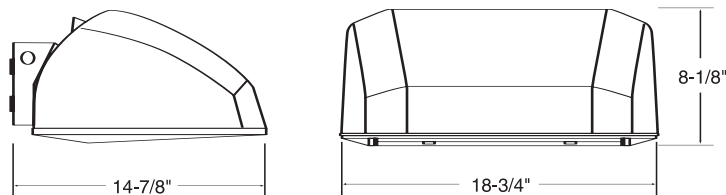

TECHNICAL INFORMATION