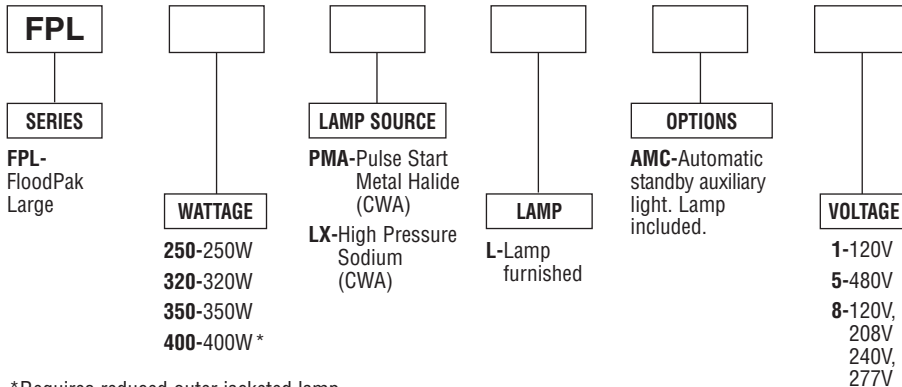

FloodPak Series FPL

ORDERING INFORMATION

Catalog Number: Example: FPL350PMAL-8

*Requires reduced outer jacketed lamp.
HID units supplied with clear medium base lamp.

PRODUCT SPECIFICATIONS

- The FloodPak is a perfect blend of architectural design and performance.
- The FloodPak can be surface mounted in various positions. Use it as a cut-off wallpack or tip it up 22.5° for forward throw with semi-cut-off. Tip it up 45° for floodlighting, or turn it over and use it for indirect/accent lighting.
- The FloodPak can also be pole mounted or ground mounted using mounting accessories.
- Precision die cast aluminum construction. All exposed hardware is stainless steel.
- Duraplex II dark bronze polyester powder finish is standard but the FloodPak is available in a variety of designer colors.
- Hinged door frame with clear tempered glass lens.
- Multi-faceted reflection system provides uniform distribution.
- Injection molded triple finger silicone gasket.
- UL wet location listed for above or below horizontal aiming.
- Complete with a UL approved mounting box rated for 90°C supply wire with integral bubble level.
- Integral heat sink ensures cool operation.
- Meets IESNA cut-off requirements.
- Contractor Friendly design with integral cable permitting easy, hands free wiring.

ACCESSORIES

FPLKNUCKLE - Adjustable 2" Tenon Slipfitter.

FPLARM - Shoebox Arm. Converts FloodPak to pole-mount (minimum 4" square pole).

FPLSHIELD - Vandal Shield. Helps protect lens and lamp from breakage. Clear polycarbonate shield snaps in place over glass lens.