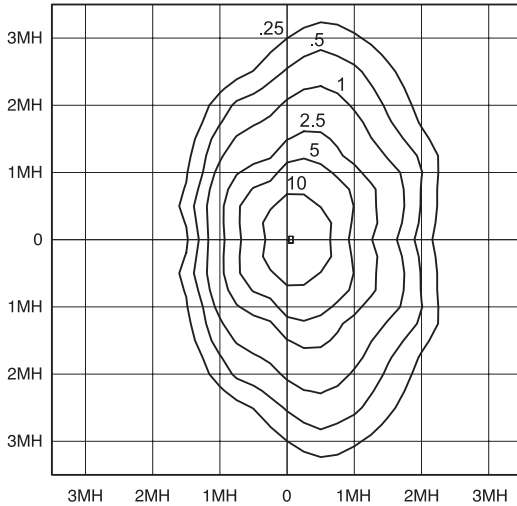

FloodPak Series FPL

ORDERING INFORMATION

Catalog Number: Example: FPL350PMAL-8

*Requires reduced outer jacketed lamp.
HID units supplied with clear medium base lamp.

PRODUCT SPECIFICATIONS

- The FloodPak is a perfect blend of architectural design and performance.
- The FloodPak can be surface mounted in various positions. Use it as a cut-off wallpack or tip it up 22.5° for forward throw with semi-cut-off. Tip it up 45° for floodlighting, or turn it over and use it for indirect/accent lighting.
- The FloodPak can also be pole mounted or ground mounted using mounting accessories.
- Precision die cast aluminum construction. All exposed hardware is stainless steel.
- Duraplex II dark bronze polyester powder finish is standard but the FloodPak is available in a variety of designer colors.
- Hinged door frame with clear tempered glass lens.
- Multi-faceted reflection system provides uniform distribution.
- Injection molded triple finger silicone gasket.
- UL wet location listed for above or below horizontal aiming.
- Complete with a UL approved mounting box rated for 90°C supply wire with integral bubble level.
- Integral heat sink ensures cool operation.
- Meets IESNA cut-off requirements.
- Contractor Friendly design with integral cable permitting easy, hands free wiring.

FPLRPA - Round pole adapter.

FPL552 - Replacement Lens.

TECHNICAL INFORMATION

PHOTOMETRICS

FPL400MAL-8 @ 0°

FPL400MAL-8 @ 22.5°

FPL400MAL-8 @ 45°

FOOTCANDLE CORRECTION
 Multiply the following factors times the footcandle values for changes in mounting height.