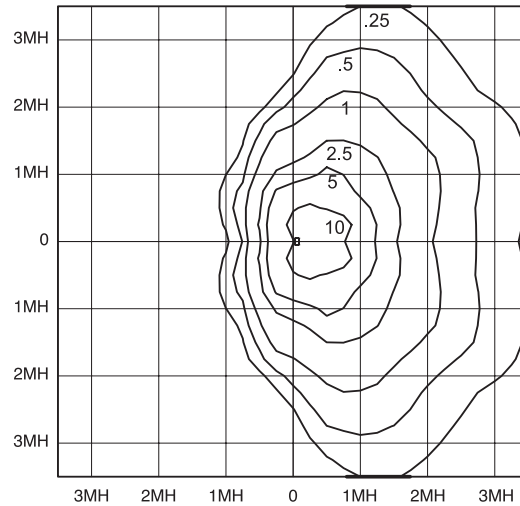

FPLRPA - Round pole adapter.

FPL552 - Replacement Lens.

TECHNICAL INFORMATION

PHOTOMETRICS

FPL400MAL-8 @ 0°

FPL400MAL-8 @ 22.5°

FPL400MAL-8 @ 45°

FOOTCANDLE CORRECTION
 Multiply the following factors times the footcandle values for changes in mounting height.

To Change from 20'				
New Hght.	15'	20'	25'	30'
Factor	1.78	1.0	.64	.44

LAMP AND WATT CONVERSIONS				
Lamp	250W MH	250W HPS	400W HPS	400W MH
Multiplier	.57	.79	1.39	1.0

MOUNTING OPTIONS